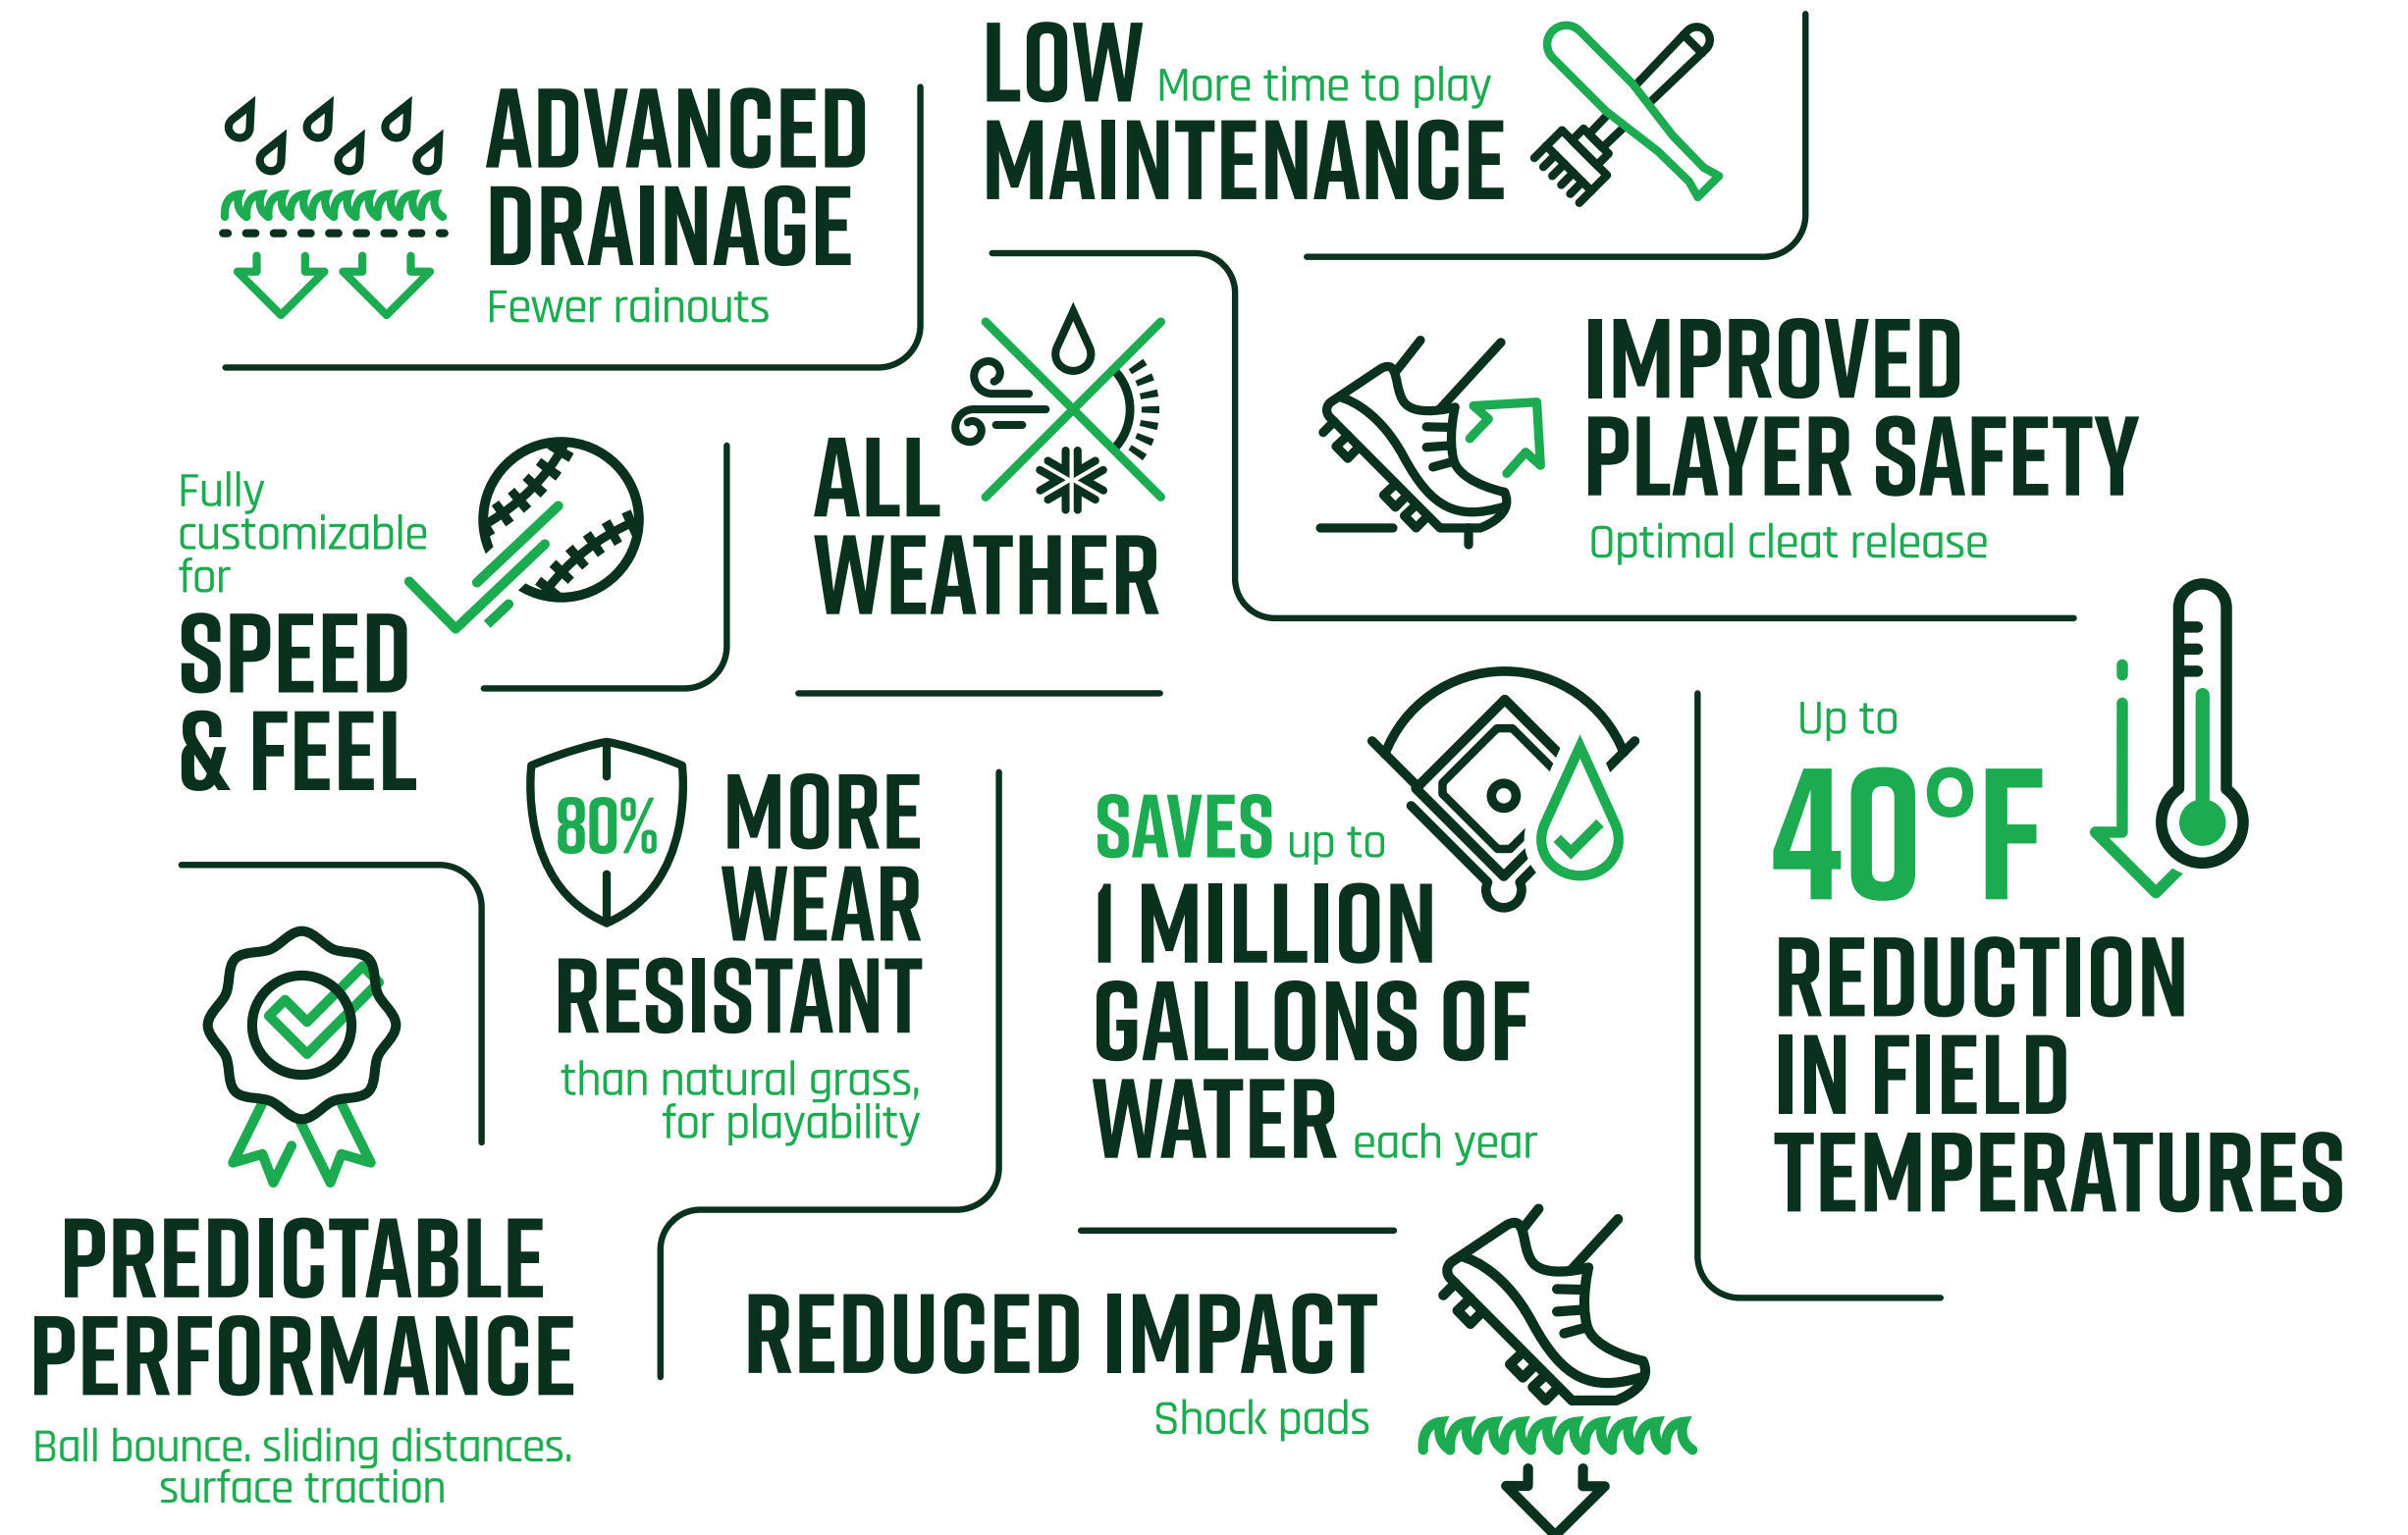

The durability of artificial turf also makes it ideal for high-traffic and frequent usage.

Artificial turf removes many of the expenses tied to natural grass. No mowing, watering, or fertilizing. Over time, the cost savings from reduced maintenance make artificial turf a wise investment, especially for schools or organizations with tight budgets.

Every inch of a synthetic field is engineered for safety and consistency. Player safety is a top priority, and synthetic turf fields deliver consistent, impact-absorbing surfaces that help

minimize injuries. Integrated shock-absorption layers help reduce impact forces, limiting the risk of joint injuries and surface-related sprains.

One of the biggest advantages of synthetic turf is customization. You don't just get a field, you get a performance system built to suit your team's unique style. Want a

faster infield and a slower outfield? No problem. Synthetic turf systems can be tuned through custom infill ratios, specialized fibers and pile heights, and surface speed adjustments.

AstroTurf engineers your field with the resilience and safety your athletes deserve.