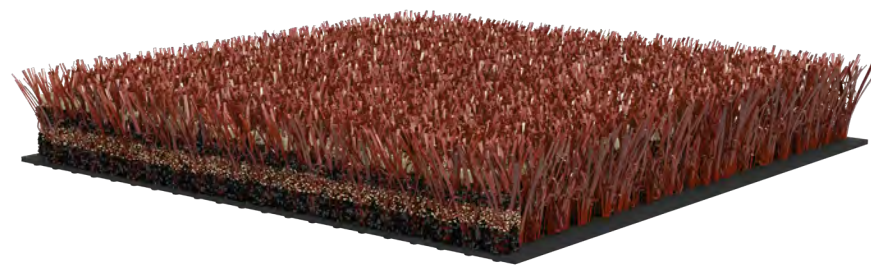

AstroTurf

SINCE 1965.

THE ICON THAT INVENTED THE INDUSTRY

In 1965, baseball witnessed a revolutionary moment when the Houston Astrodome, the world's first domed stadium, introduced synthetic turf to the sport. The surface was AstroTurf, and the moment marked the beginning of a partnership between baseball and AstroTurf that would stretch over the next six decades.

AstroTurf is the surface for some of the most historic moments in the sport, beginning with the first MLB game on synthetic turf between the Houston Astros and the Los Angeles Dodgers on March 21, 1966 and extending over 12 World Series and 8 Major League All-Star Games.

Since that first installation, AstroTurf has been an integral part of America's baseball story. As the game evolved, so did the surface beneath it.

In 2008, AstroTurf became the first company to develop a sport-specific turf system for baseball with the creation of the Diamond Series, a groundbreaking technological advancement tailored to the unique demands of the diamond.

The AstroTurf Diamond Series achieves the most natural playability of all synthetic turf and marked a pivotal shift from generic turf to baseball-engineered systems.

DIAMOND SERIES SYSTEMS

DIAMOND SERIES | VARSITY