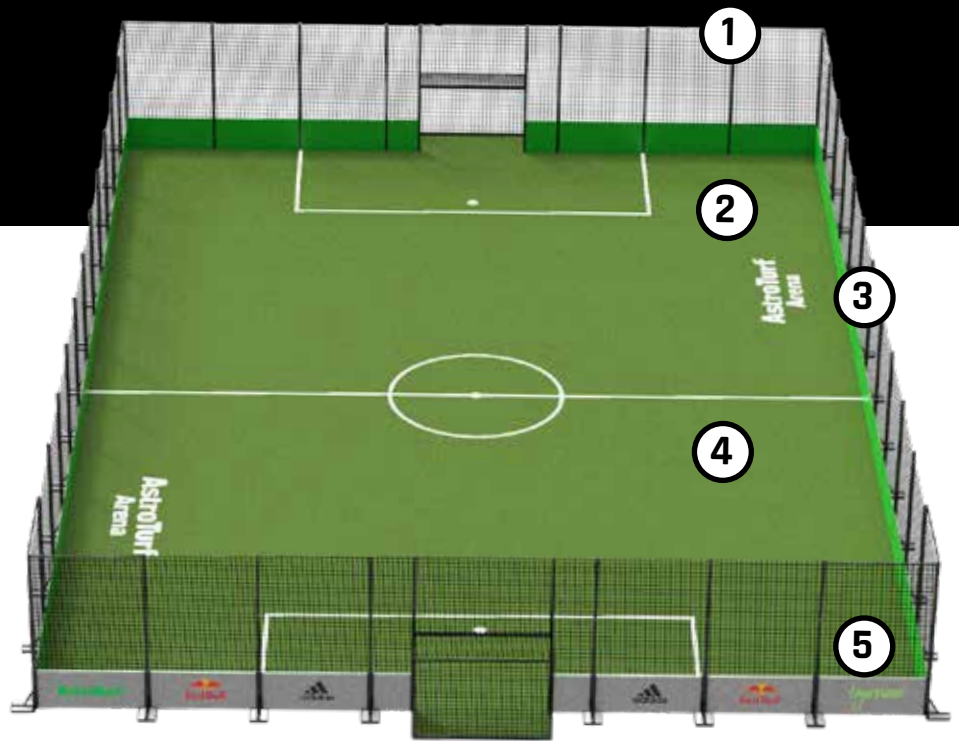

Popular sizes include:

26' x 52' - Compact, high-impact installations

46' x 92' - mid size version for tennis or custom applications

66' x 132' - Full scale fan zones, and event suitable for futsal and 5-a-side soccer

Basketball

NFL

Create New

USING MODULAR 6.5' SECTIONS, THE ASTROTURF ARENA CAN BE CONFIGURED TO SUIT VIRTUALLY ANY FOOTPRINT.

AstroTurf Arena is engineered to deliver strength, stability and sustainability in any environment. Its modular design allows for flexible configurations and efficient installation.

DESIGNED AND CERTIFIED TO MEET AMERICAN SAFETY STANDARDS, IT COMBINES ROBUST CONSTRUCTION WITH A STREAMLINED BUILD PROCESS.

STRUCTURE DESIGN & INSTALLATION

- 1.** Durable powder-coated steel frame built for demanding indoor or outdoor use.
- 2.** Solid steel base system with concrete block support for safe temporary installations (Option for permanent installation on concrete surfaces only).
- 3.** Heavy-duty 100mm netting, double UV treated, up to 4m high on all sides.
- 4.** Range of American-made synthetic turf options to suit different applications (optional shock-absorbing underlay if required).
- 5.** Eco-friendly rebound boards featuring a 12mm EcoPeel layer made from recycled cartons and a 10mm PVC layer.