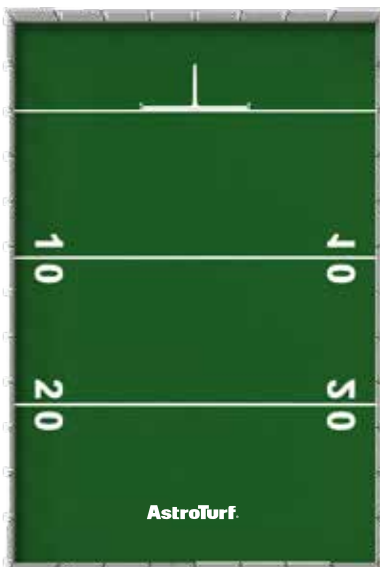

ONE FIELD.

AstroTurf. | ARENA MINI PITCH

ENDLESS POSSIBILITIES

The AstroTurf Arena Mini Pitch is designed for versatility across a wide range of sports and activities.

Popular sizes include:

26' x 52' - Compact, high-impact installations

46' x 92' - mid size version for tennis or custom applications

66' x 132' - Full scale fan zones, and event suitable for futsal and 5-a-side soccer

NFL

USING MODULAR 6.5' SECTIONS, THE ASTROTURF ARENA CAN BE CONFIGURED TO SUIT VIRTUALLY ANY FOOTPRINT.