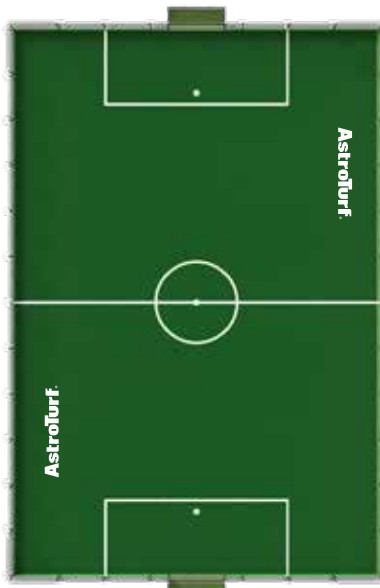

AstroTurf.

ARENA MINI PTCH

Futsal

Tennis

ONE FIELD.

AstroTurf. | ARENA MINI PITCH

ENDLESS POSSIBILITIES

The AstroTurf Arena Mini Pitch is designed for versatility across a wide range of sports and activities.

Popular sizes include:

26' x 52' - Compact, high-impact installations

46' x 92' - mid size version for tennis or custom applications

66' x 132' - Full scale fan zones, and event suitable for futsal and 5-a-side soccer