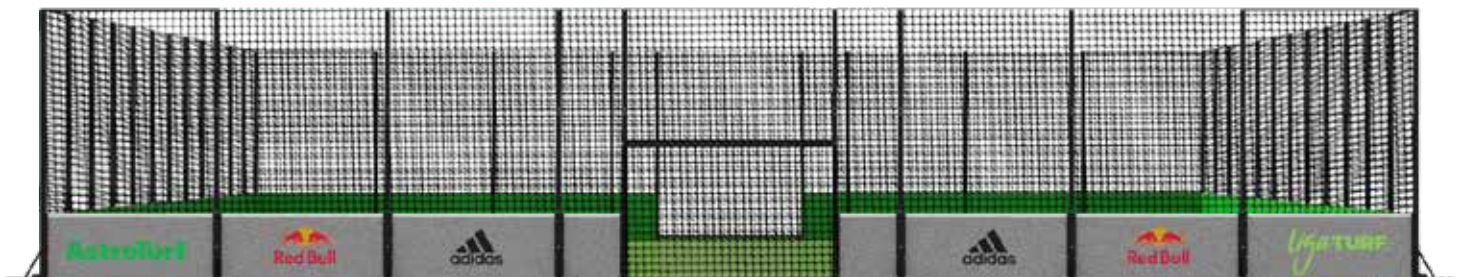

TURN PLAY INTO POWERFUL BRAND EXPOSURE

AstroTurf Arena goes beyond the game - it's a powerful platform for brand visibility and engagement.

Bring brands to life through immersive experiences and a range of sponsorship opportunities, including:

- **IN-TURF LOGOS AND CUSTOM DESIGNS**
- **BRANDED SKIRTING BOARDS**
- **FENCE AND PERIMETER SIGNAGE**
- **ADJACENT LOUNGE OR ACTIVATION ZONES**