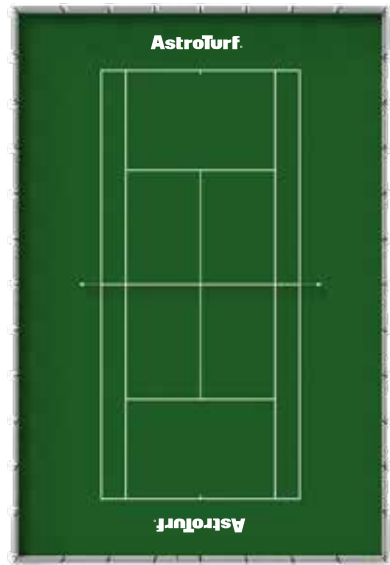

AstroTurf.

ARENA MINI PTCH

Futsal

Tennis

ONE FIELD.

AstroTurf. | ARENA MINI PITCH

ENDLESS POSSIBILITIES

The AstroTurf Arena Mini Pitch is designed for versatility across a wide range of sports and activities.